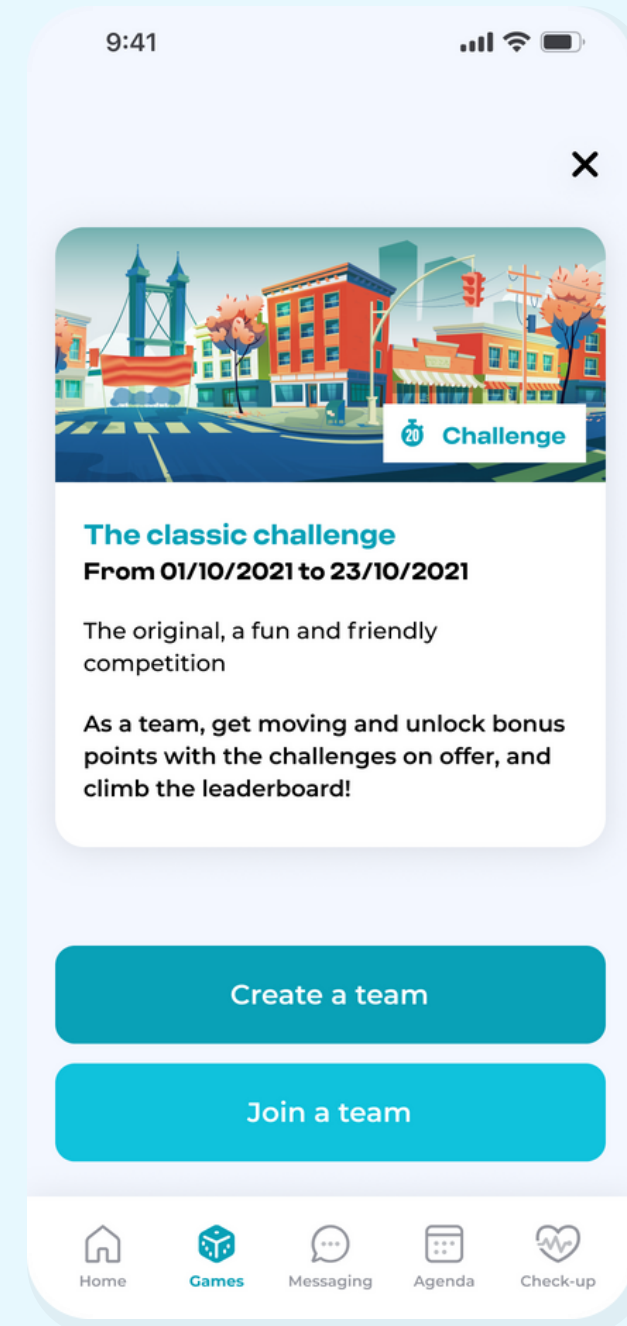

A simple game rule where everyday steps allow you to move up in the ranking. Various challenges will also allow you to earn bonus points for your team.

Teaming up

- 1. Choose your entity
- 2. 5 players maximum per team