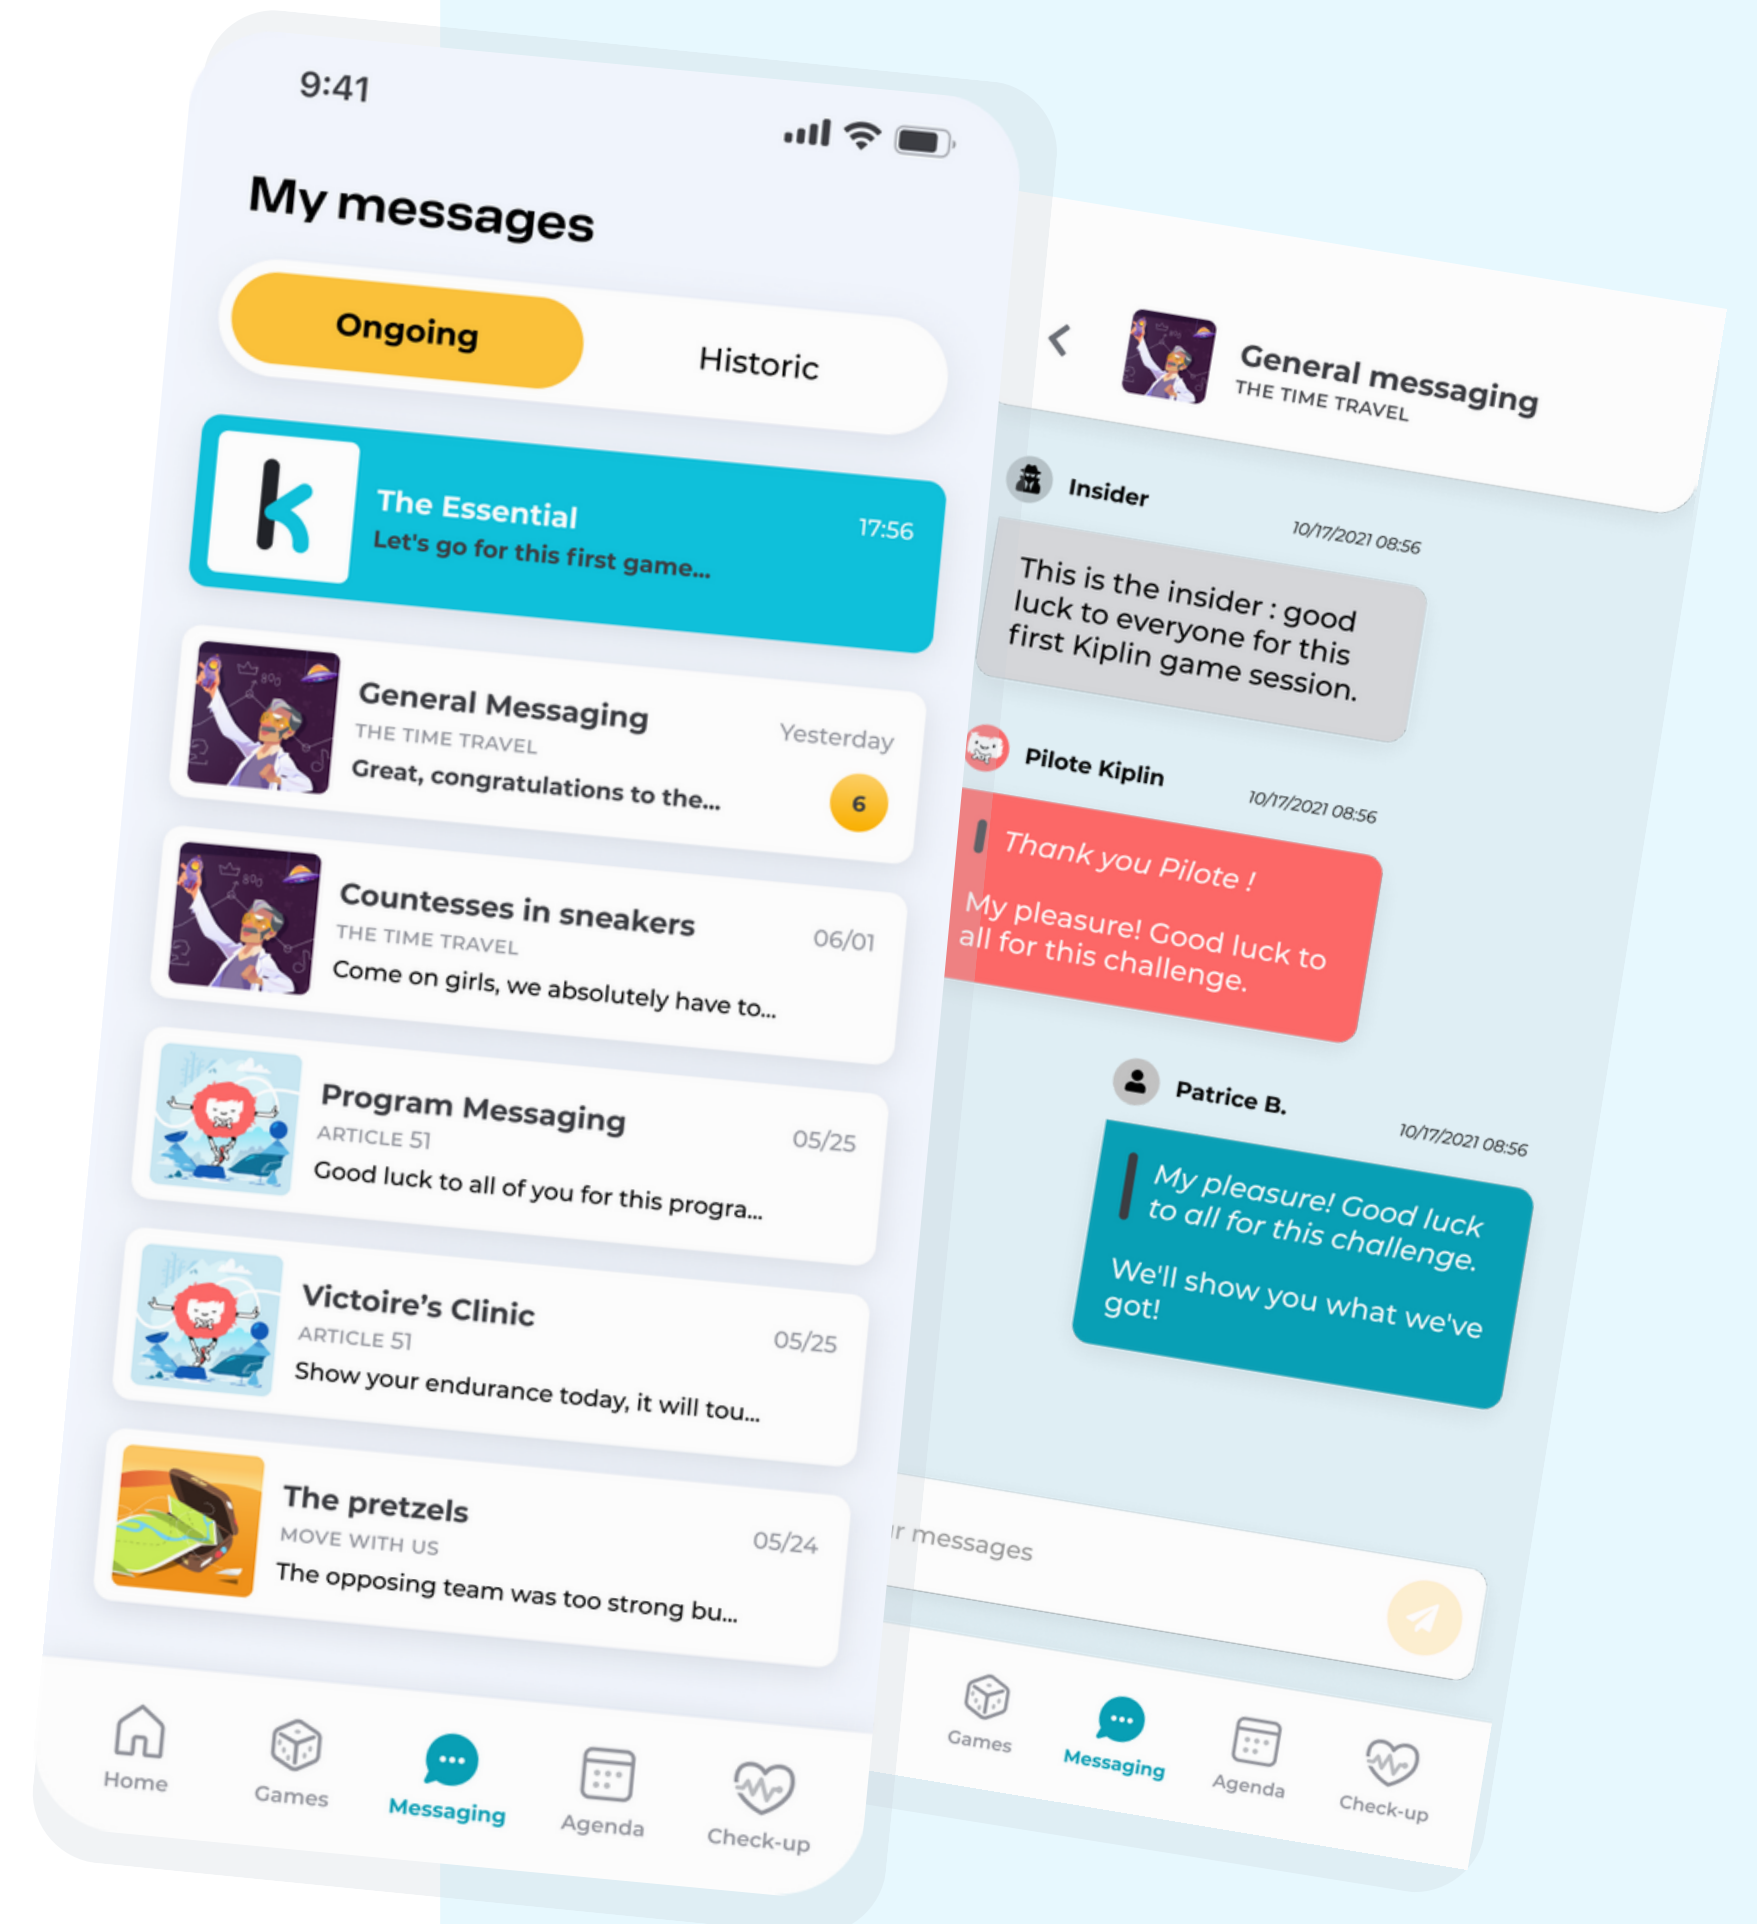

GAMES TAB

Inter-entity challenge

Messaging

- → General Messaging
- → Team Messaging
- → Entity messaging