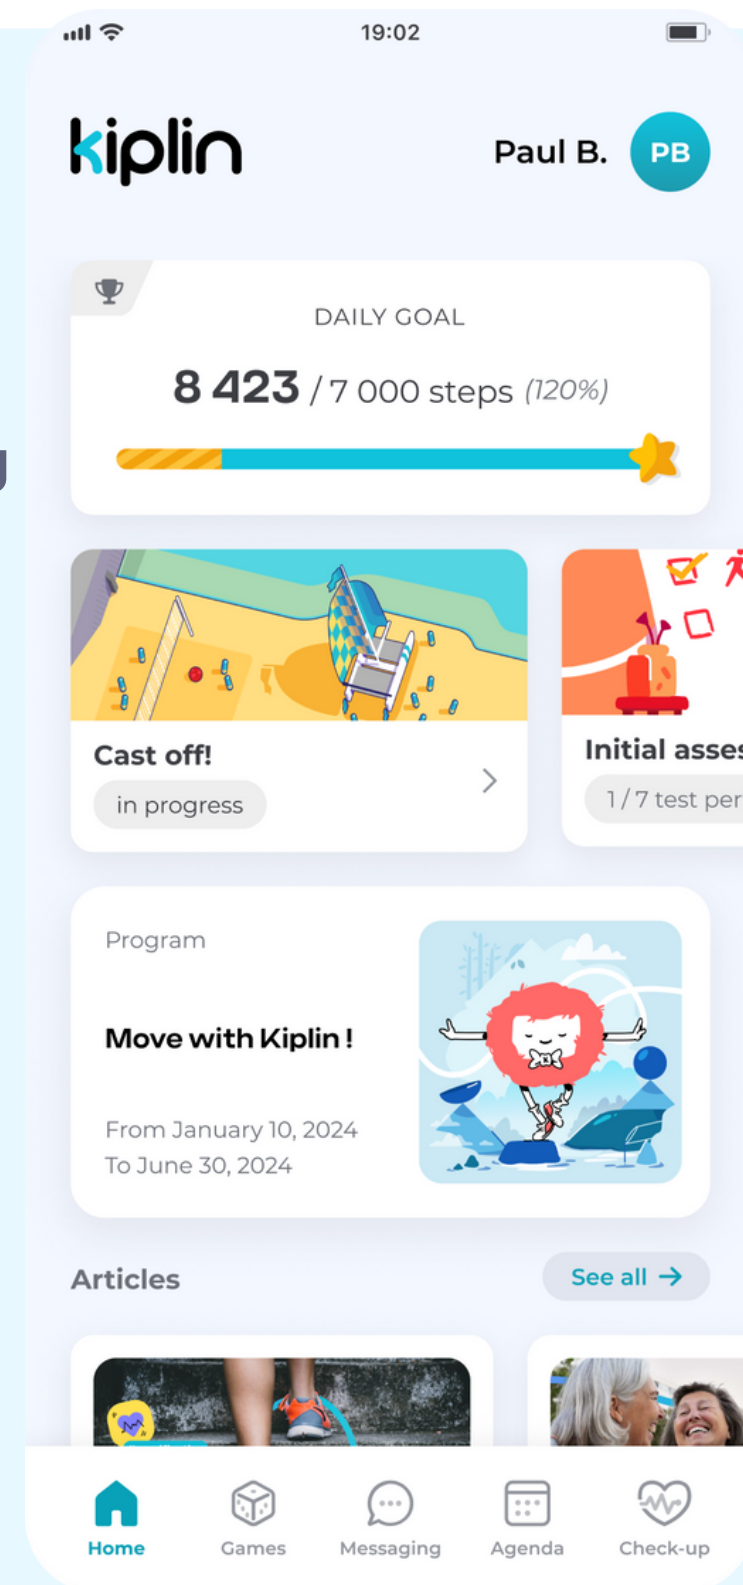

HOW DOES IT WORK

The Kiplin App

- Real-time activity monitoring
- Profile
- Useful links (technical support and registration)
- Games
- Messaging
- Agenda (if physical activity sessions)
- Check-up