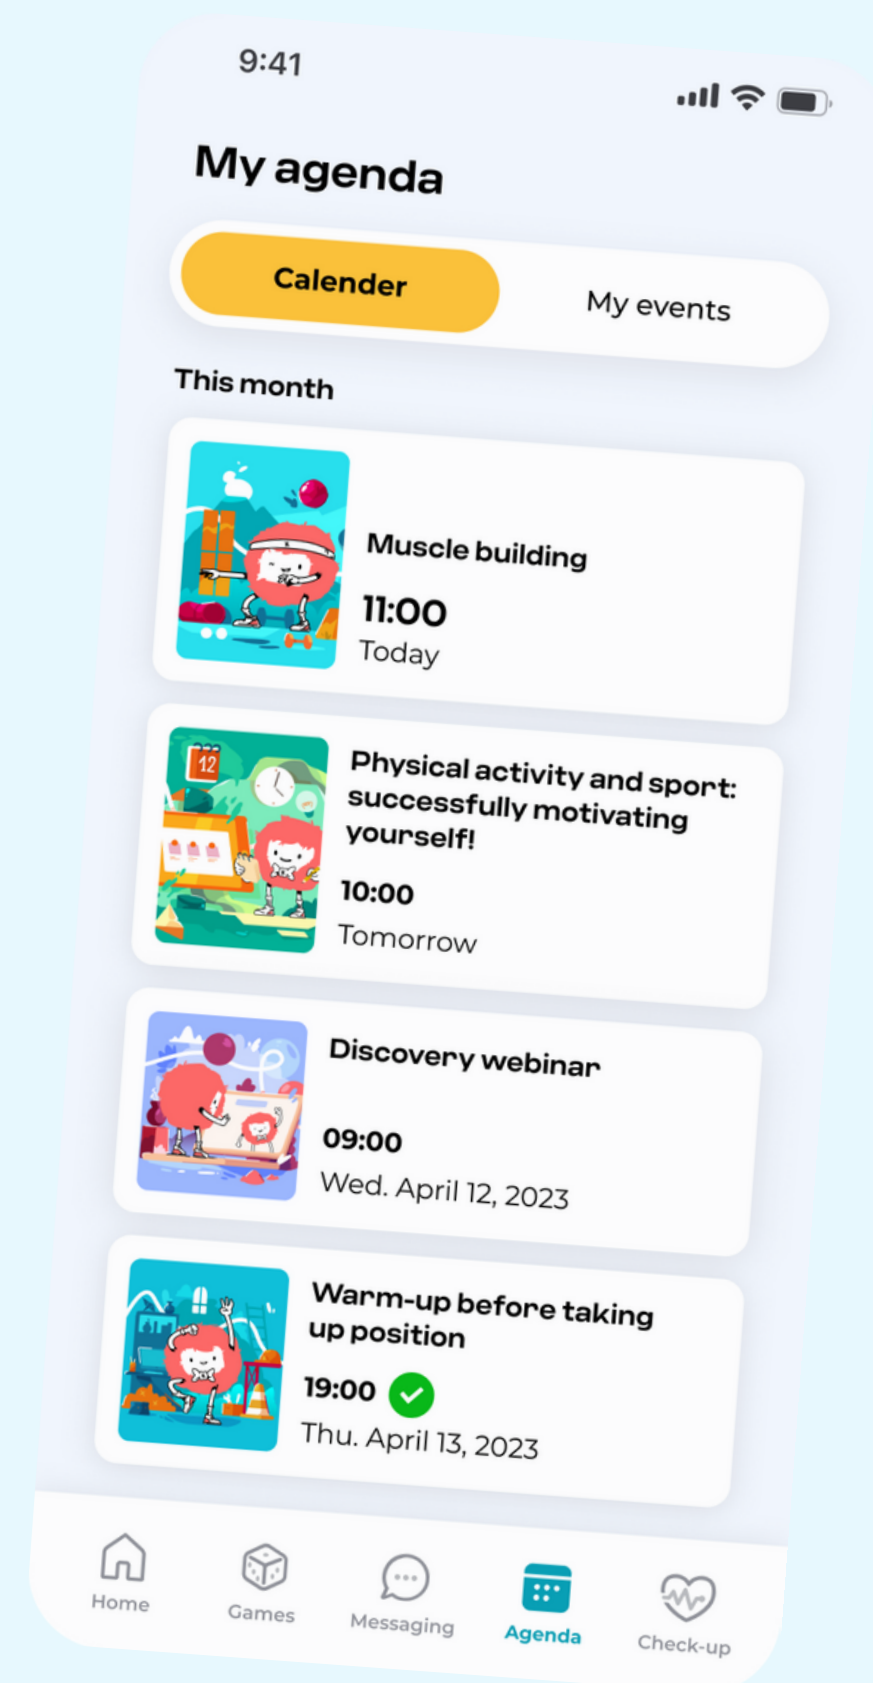

AGENDA

Physical activity sessions

The sessions are held on the Livestorm platform and can be accessed via any devices (tablets, computers, mobile phones). A range of themes and intensities are available, all accessible via replay!

Find your available physical activity sessions in the Agenda tab.

- → Every Tuesday from 12.15pm to 12.45pm
- → Every Wednesday from 6.45pm to 7.15pm
- → Every Friday from 8.45am to 9.15am