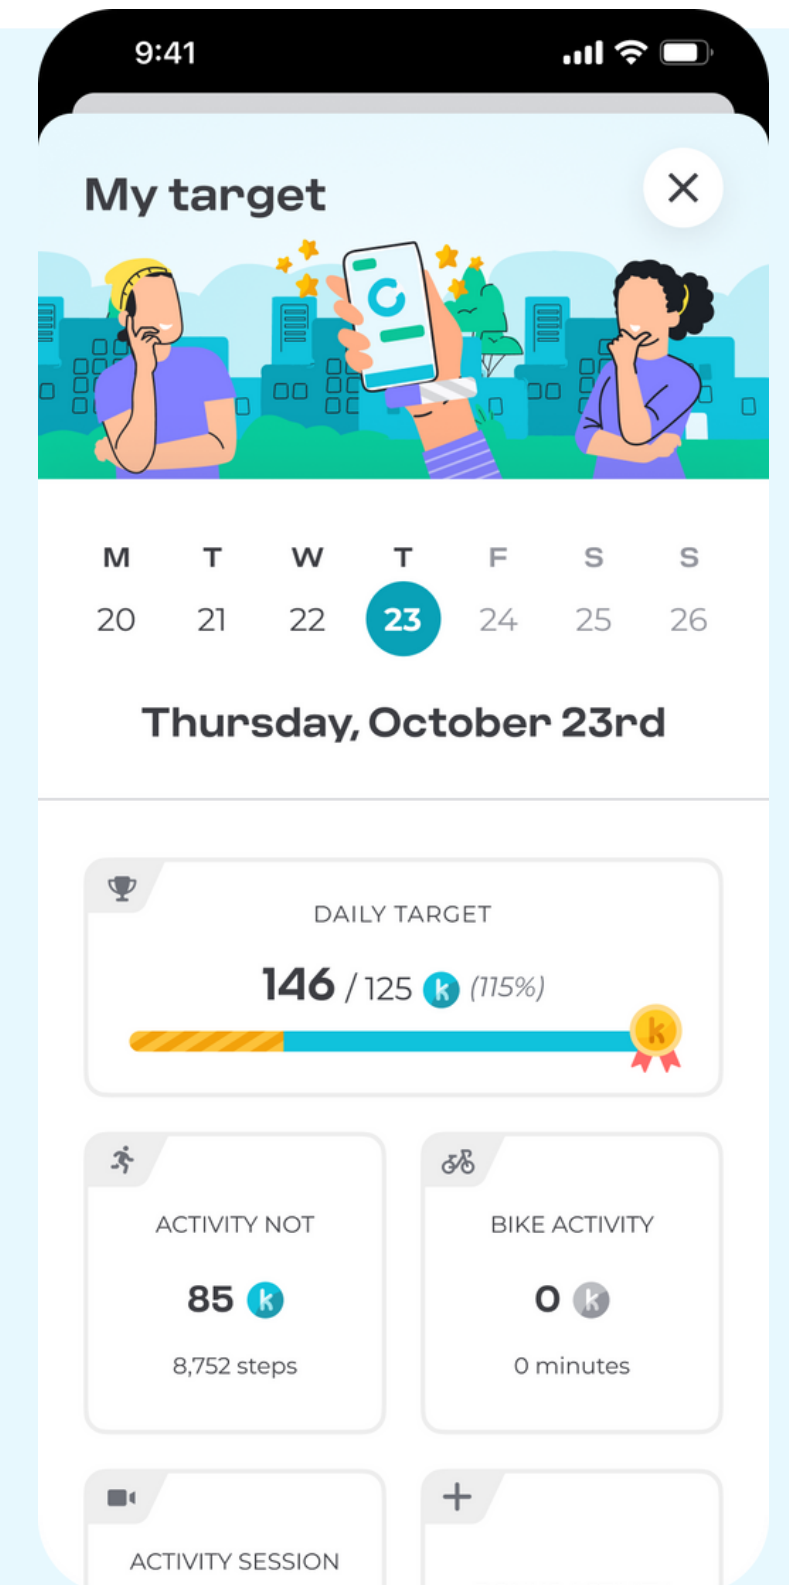

HOW DOES IT WORK

The Kiplin App

- Real-time activity monitoring
- Profile
- Useful links (technical support and registration)
- Games
- Messaging
- Agenda (if physical activity sessions)
- Check-up