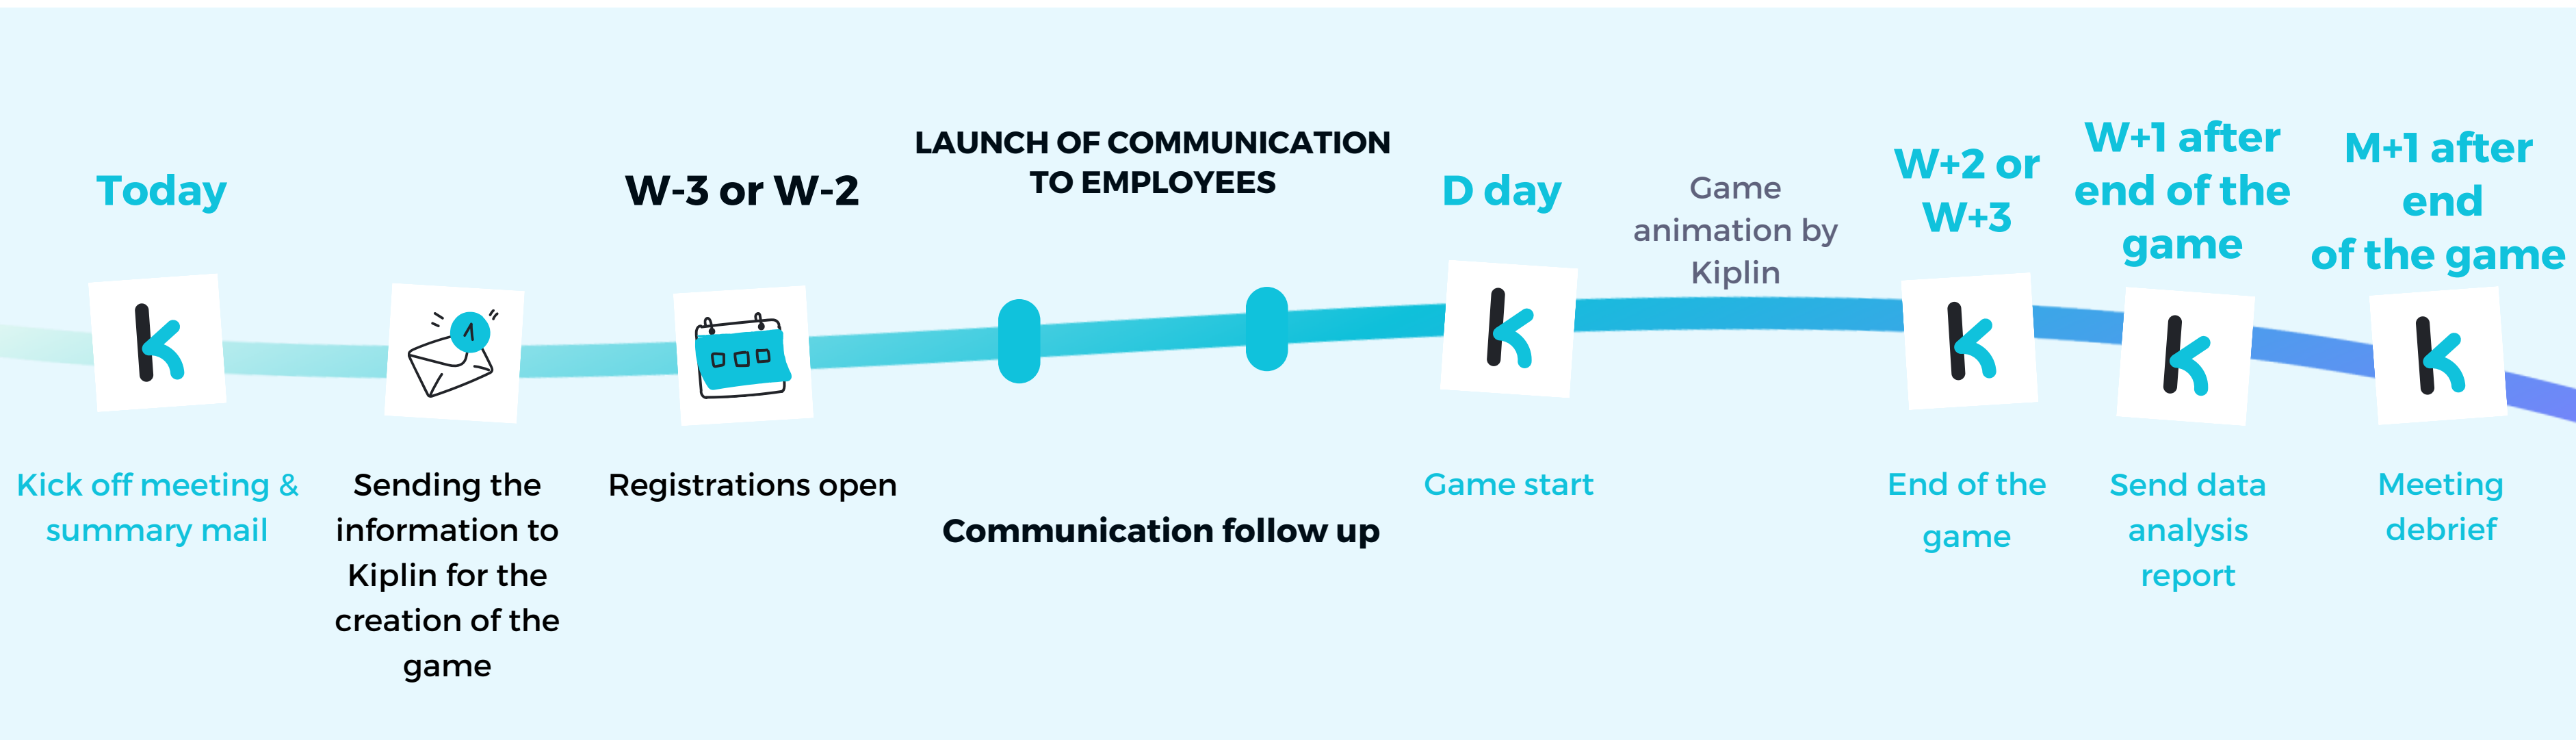

Handle by Kiplin

Handle by you

ORGANIZATION

Schedule