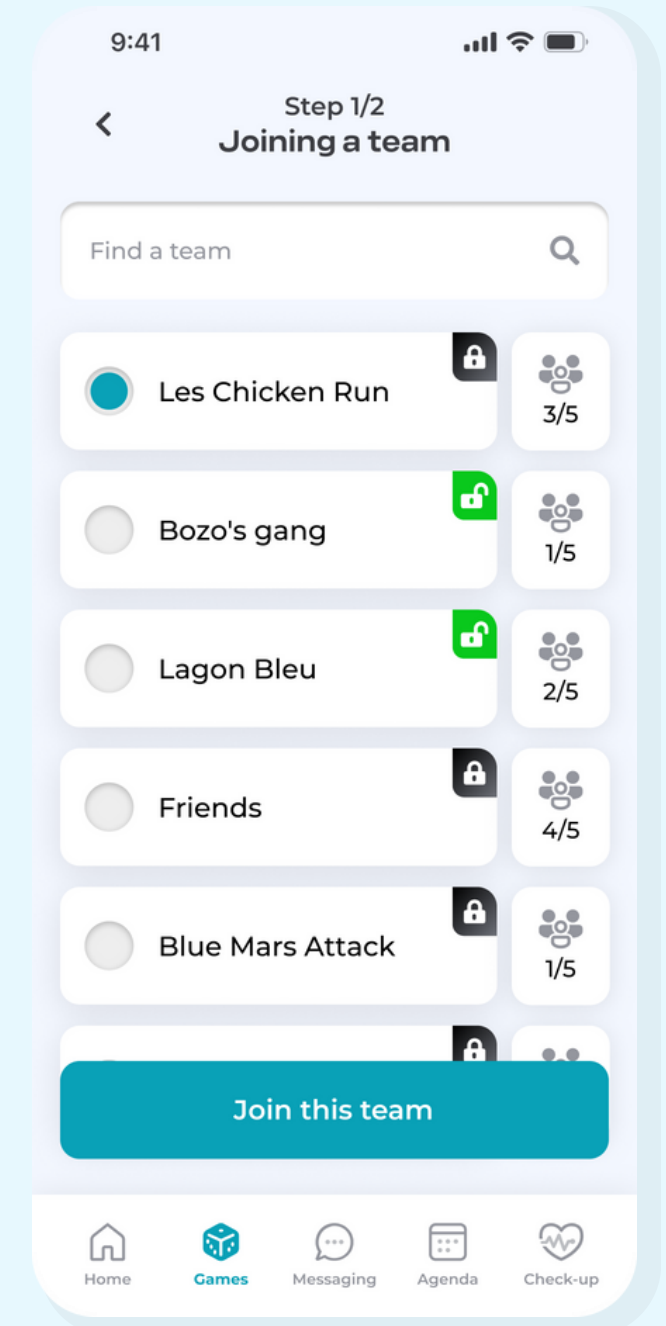

A simple game rule where everyday steps allow you to move up in the ranking. Various challenges will also allow you to earn bonus points for your team.

Teaming up

- 1. Choose your entity
- 2. 5 players maximum per team