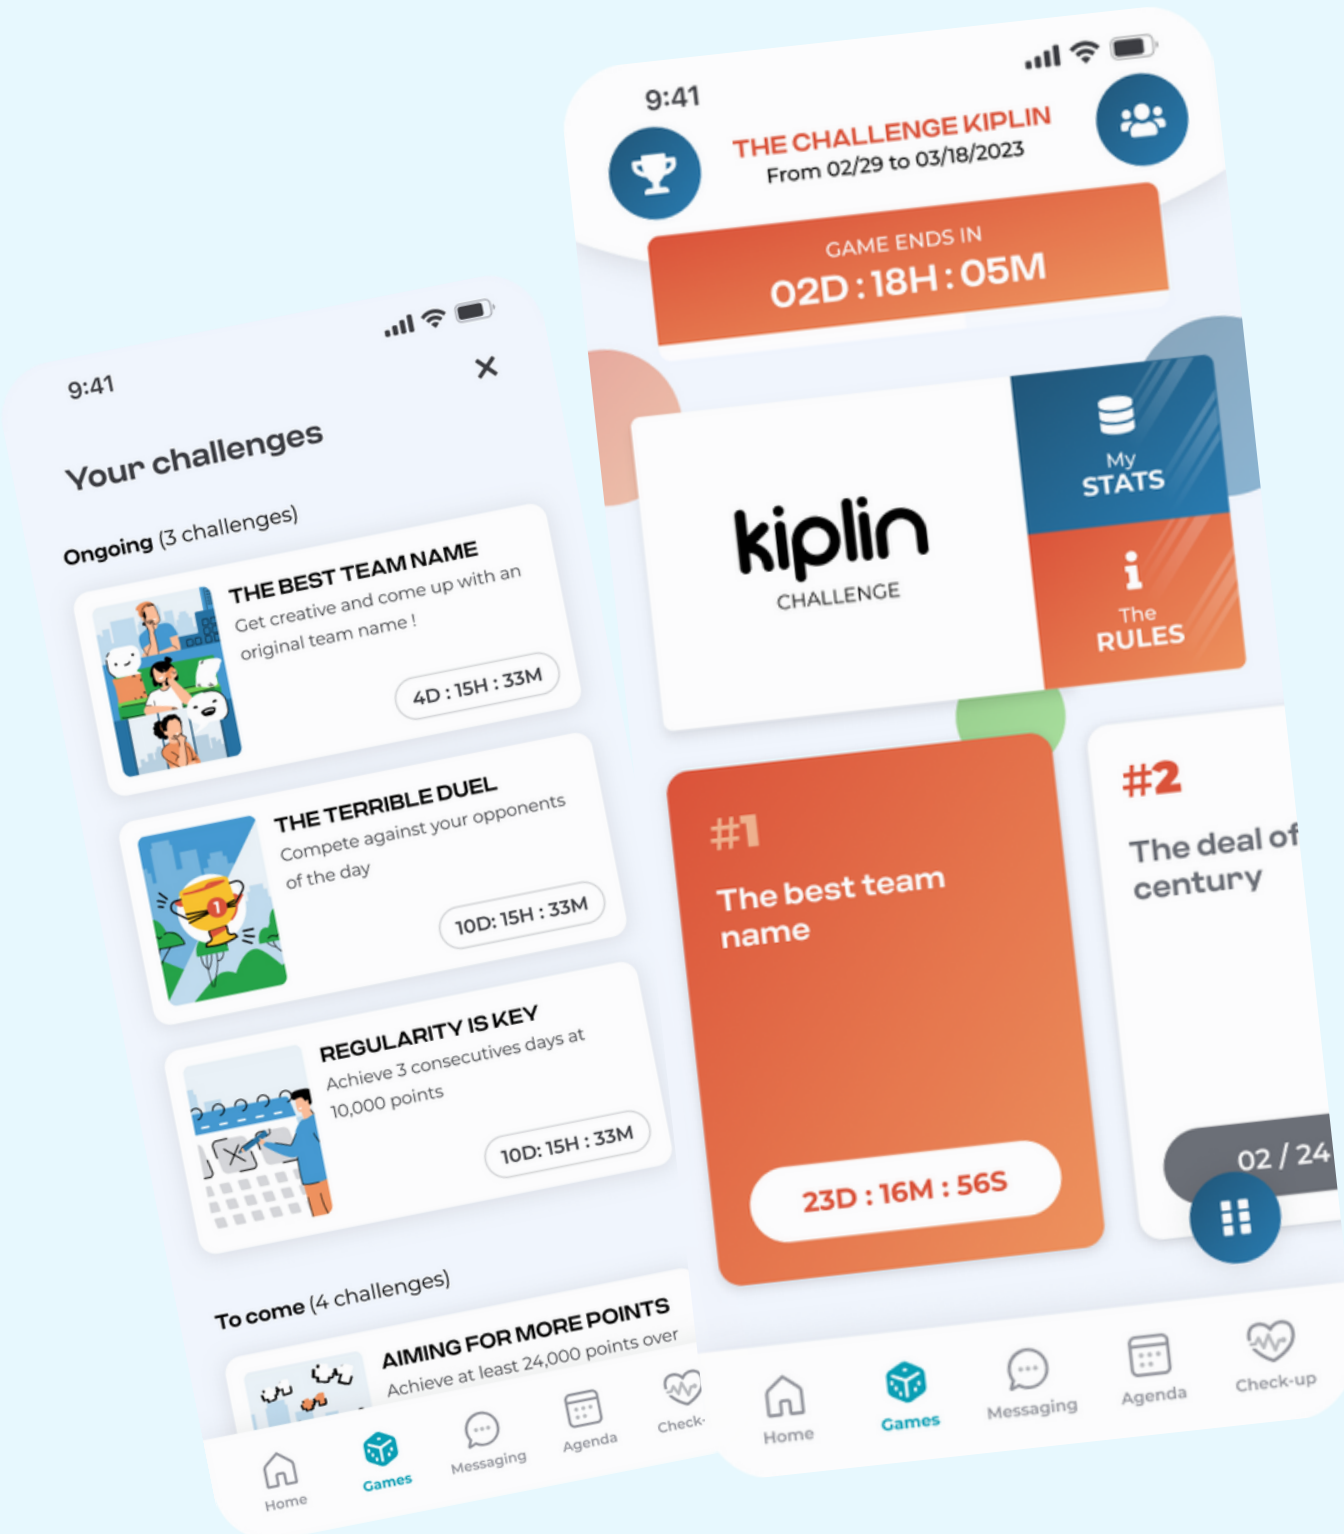

Challenges to win bonus points as a team

GAMES TAB

Inter-entity challenge

Points scale :

From 1 to 10 000 steps → 1 point/step

From 10 001 to 20 000 steps → 0.5 point/steps

From 20 001 to 30 000 steps → 0.1 point/steps

More than 30 001 steps → 0 point/steps

Detailed game rules

1 min of cycling = 100 steps