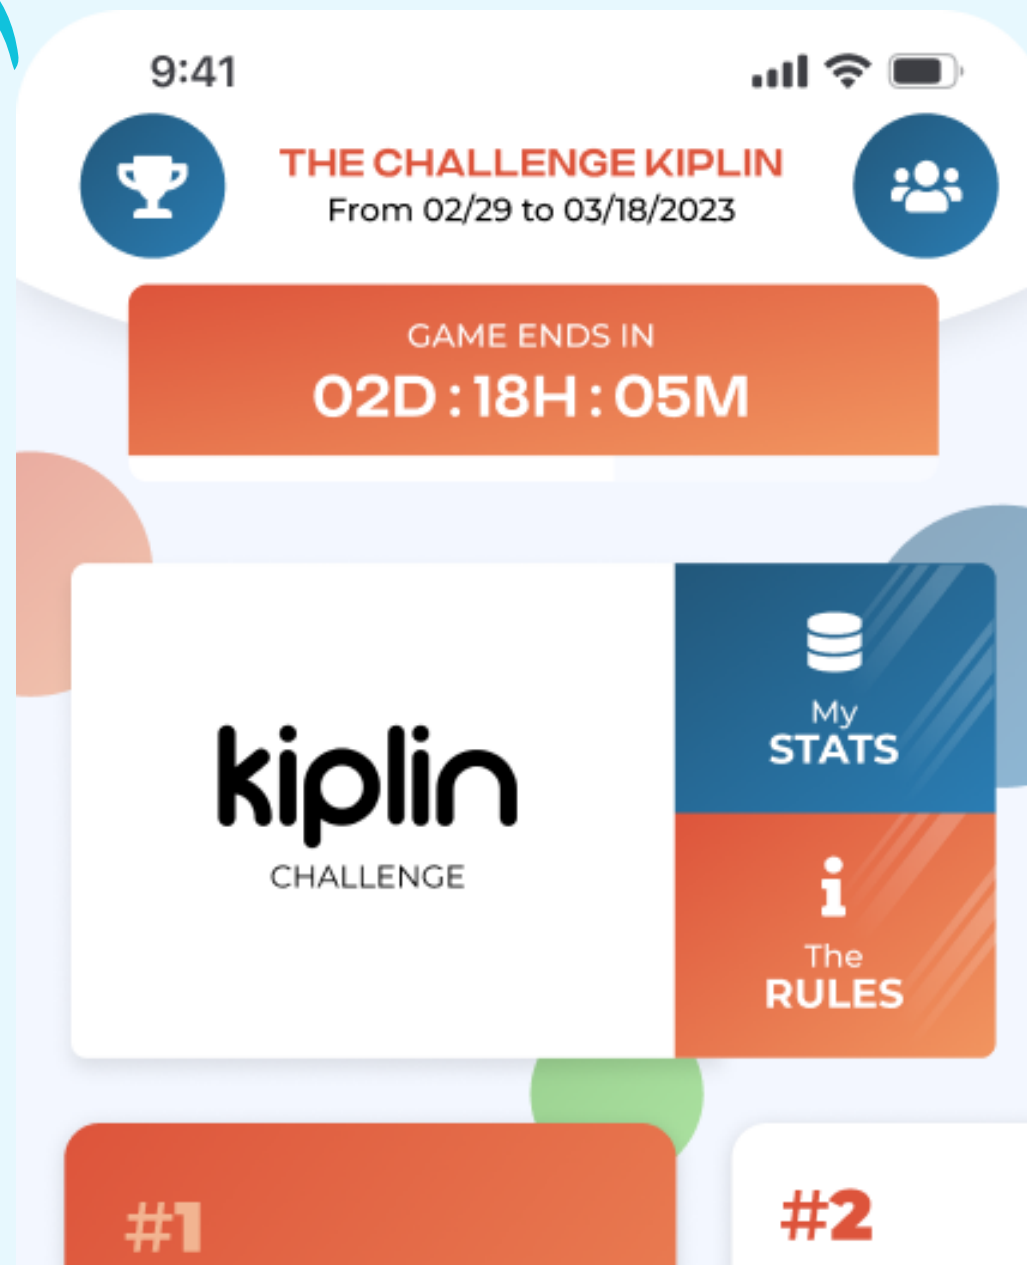

(based on the average points of the players of the entity)

By team inside the entity

Individual in the entity

Shadow Mode

Rankings are hidden on the two last days to spice up the end of the game

GAMES TAB

Inter-entity challenge